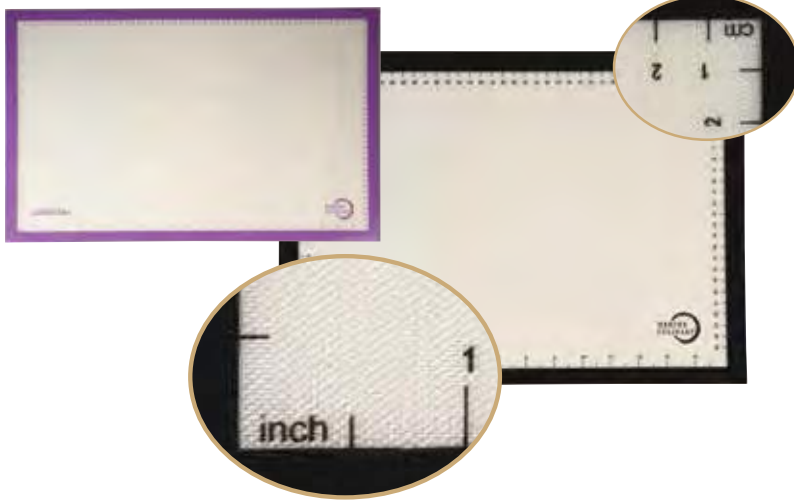

Silicone BAKE/WORK MATS

These time saving mats fit neatly into full and half size sheet pans, or can be used as work mats on counters. Can also be placed under cutting boards to keep boards more stable during use.

- Food Grade Silicone over reinforced fiberglass to withstand temperatures up to 480°F (250°C)
- Printed measure marks for easy size reference in inches or cm
- Naturally non-stick, reducing need for fats or oils
- Safe for use in oven, freezer, or microwave

M31087BK Full Size - 16½" x 24½", Black Border
M31087PU Full Size - 16½" x 24½", Purple Border
M31093BK Half Size - 11⅞" x 16½", Black Border
M31093PU Half Size - 11⅞" x 16½", Purple Border

Nylon CUTTER SETS

These cutters provide smooth, clean and even cuts from their beveled cutting edge. Rounded top edge is easy to grip and comfortable to use. Height: 1⅜". Dishwasher safe.

- 1 Beveled cutting edge for greater precision
- 2 One-piece seamless design for superior sanitation
- 3 Rounded top edge provides comfortable grip
- 4 Each set nests conveniently in a plastic case